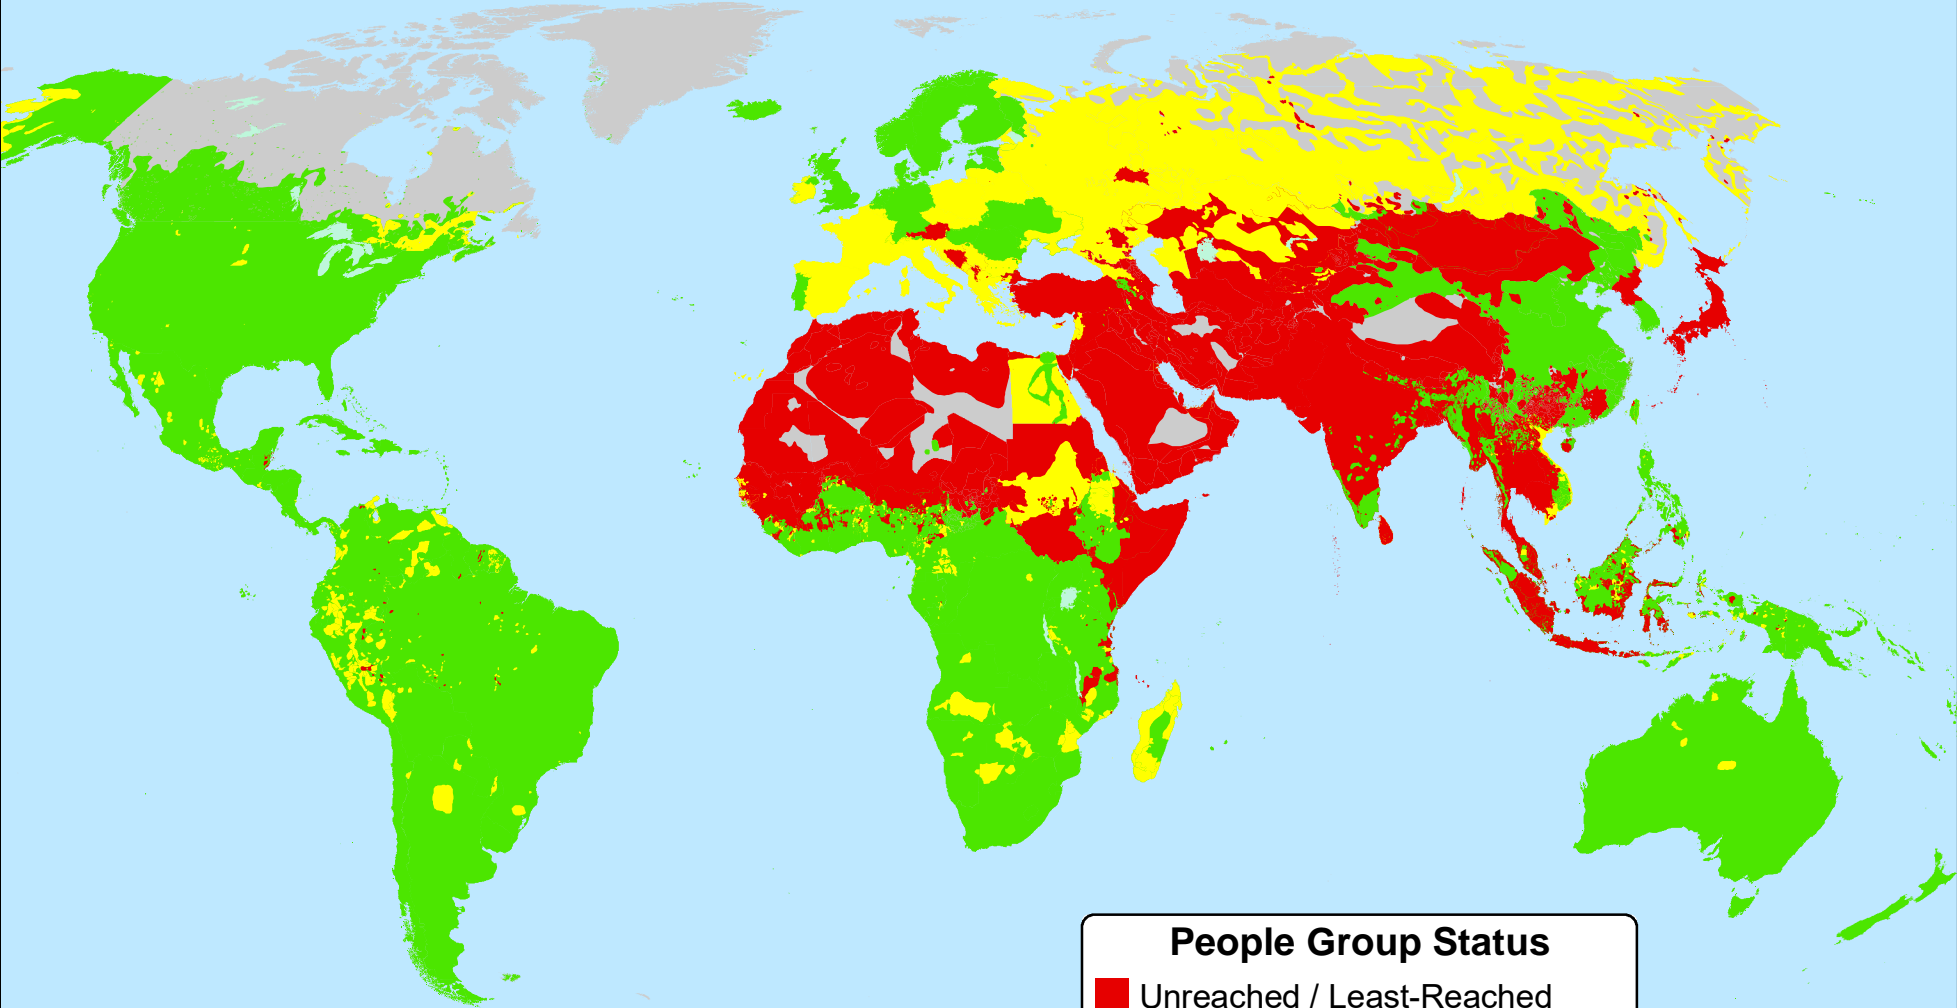

Progress of the Gospel by People Group

Based on the Joshua Project Progress Scale

People Group Status

- Unreached / Least-Reached
- Formative / Nominal Church
- Established / Significant Church
- Data not available or uninhabited

Source: Joshua Project (www.joshuaproject.net), August 2021
Does not reflect country boundaries, but rather stacking of people group polygons with unreached on the top layer.